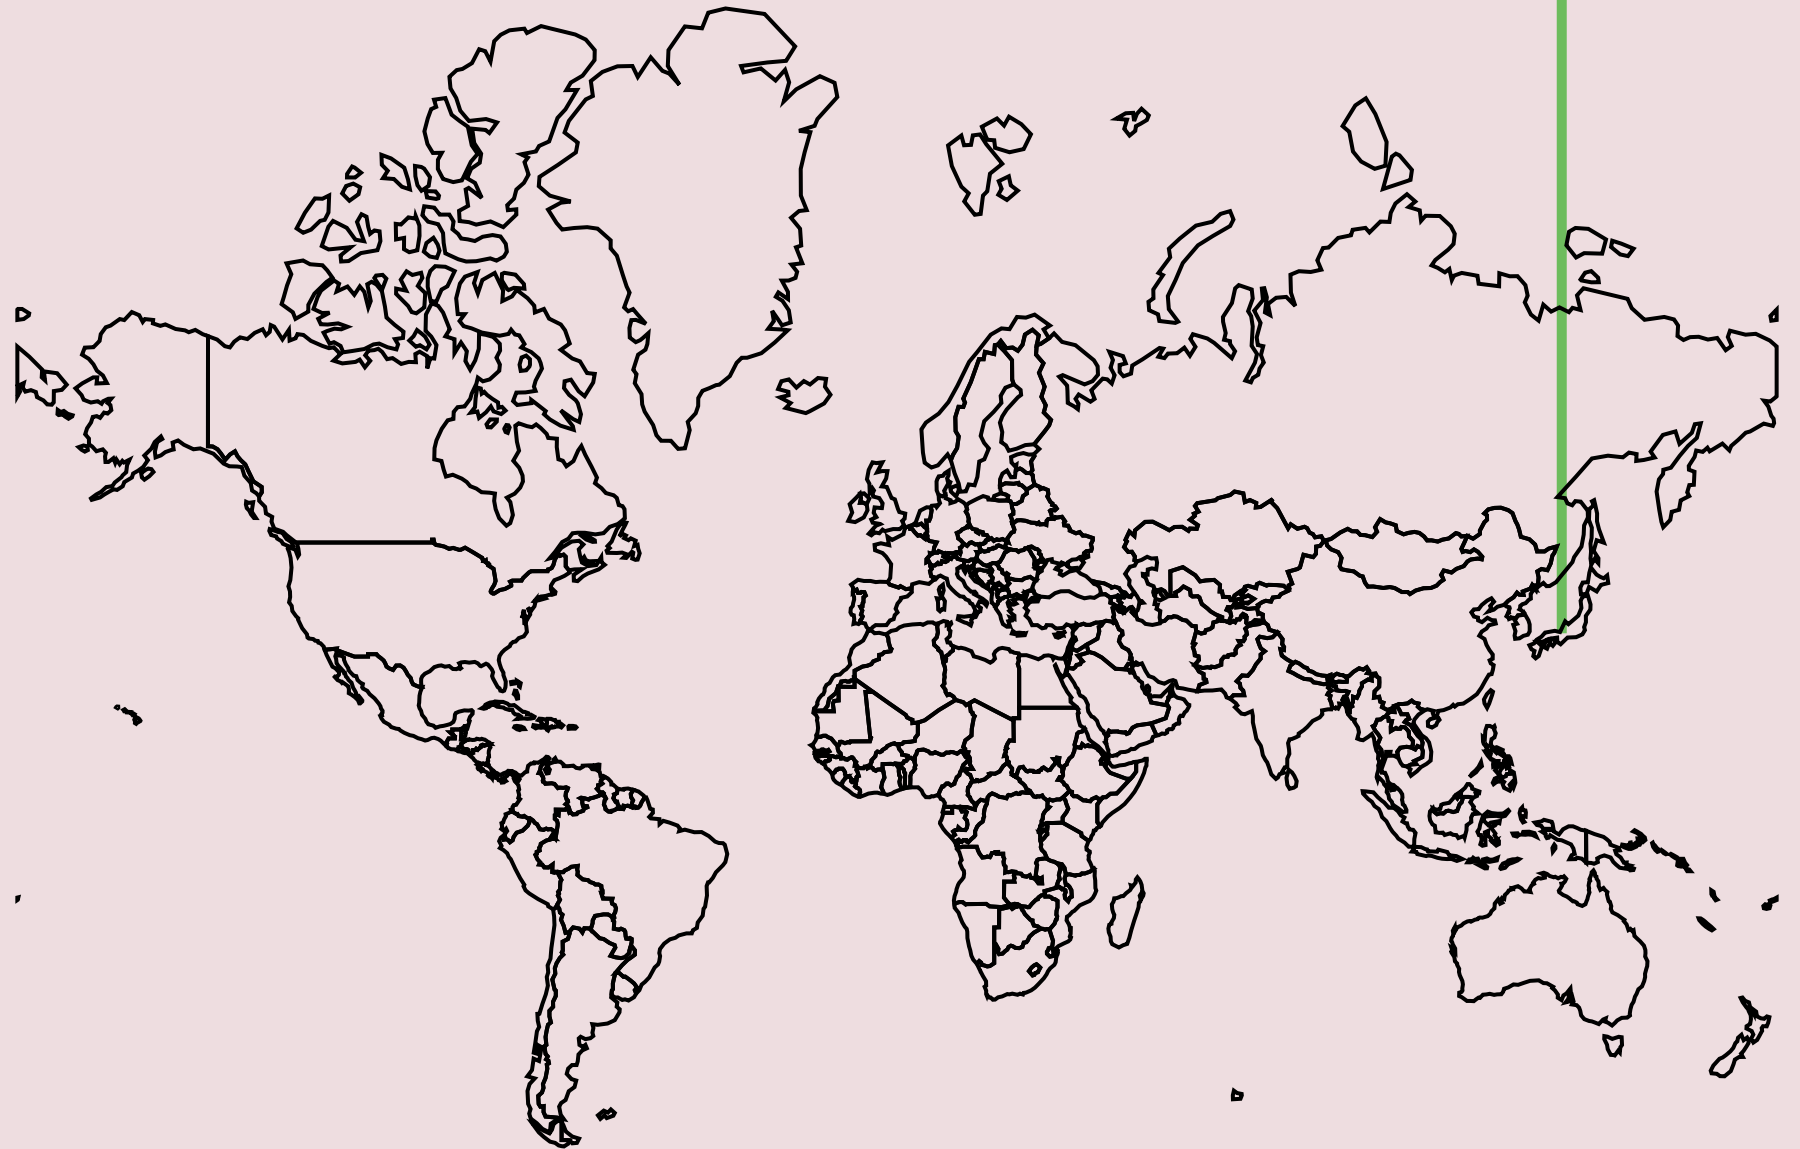

Lake Biwa Mainichi Marathon 2025

Click on website and map at bottom. For all events visit gbud.in/w7f

Months

J

F

M

A

M

J

J

A

S

O

N

D

Sports

Lake Biwa Mainichi Marathon

Marathon

Lake Biwa, Japan

Mon, 24 Feb

[https://www.osaka-lakebiwa-marathon.com/...](https://www.osaka-lakebiwa-marathon.com/)

Open Street Map

Google Map

Feb

Su	M	T	W	T	F	Sa
						1
2	3	4	5	6	7	8
9	10	11	12	13	14	15
16	17	18	19	20	21	22
23	24	25	26	27	28	

<https://gbud.in/w7f>